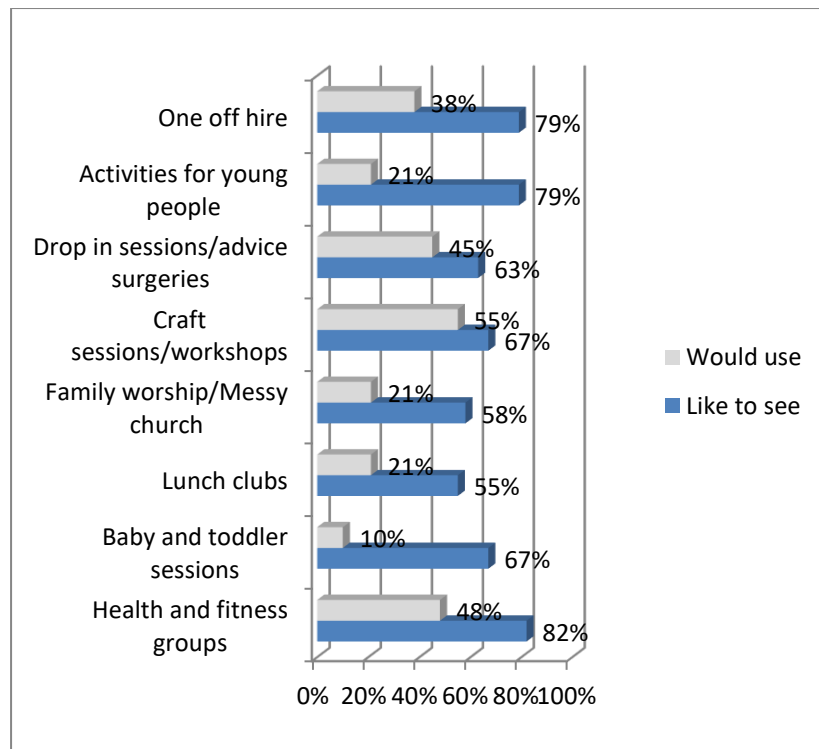

"I would like to see sessions offered which enable people to get out of the house and to overcome social isolation issues."

Comment from a completed questionnaire.

Consultation Event - THANK YOU

Thank you to everyone who attended the Consultation Event to view the architect's plans on 9 April. Thank you also to representatives from The Goslings, the band and the guitar group who supported the event.

NB. Whilst highest proportions would like to see health and fitness groups, activities for young people and one-off hire, those responding most frequently suggested they/household members would use craft sessions/workshops, health and fitness sessions and drop-in sessions.